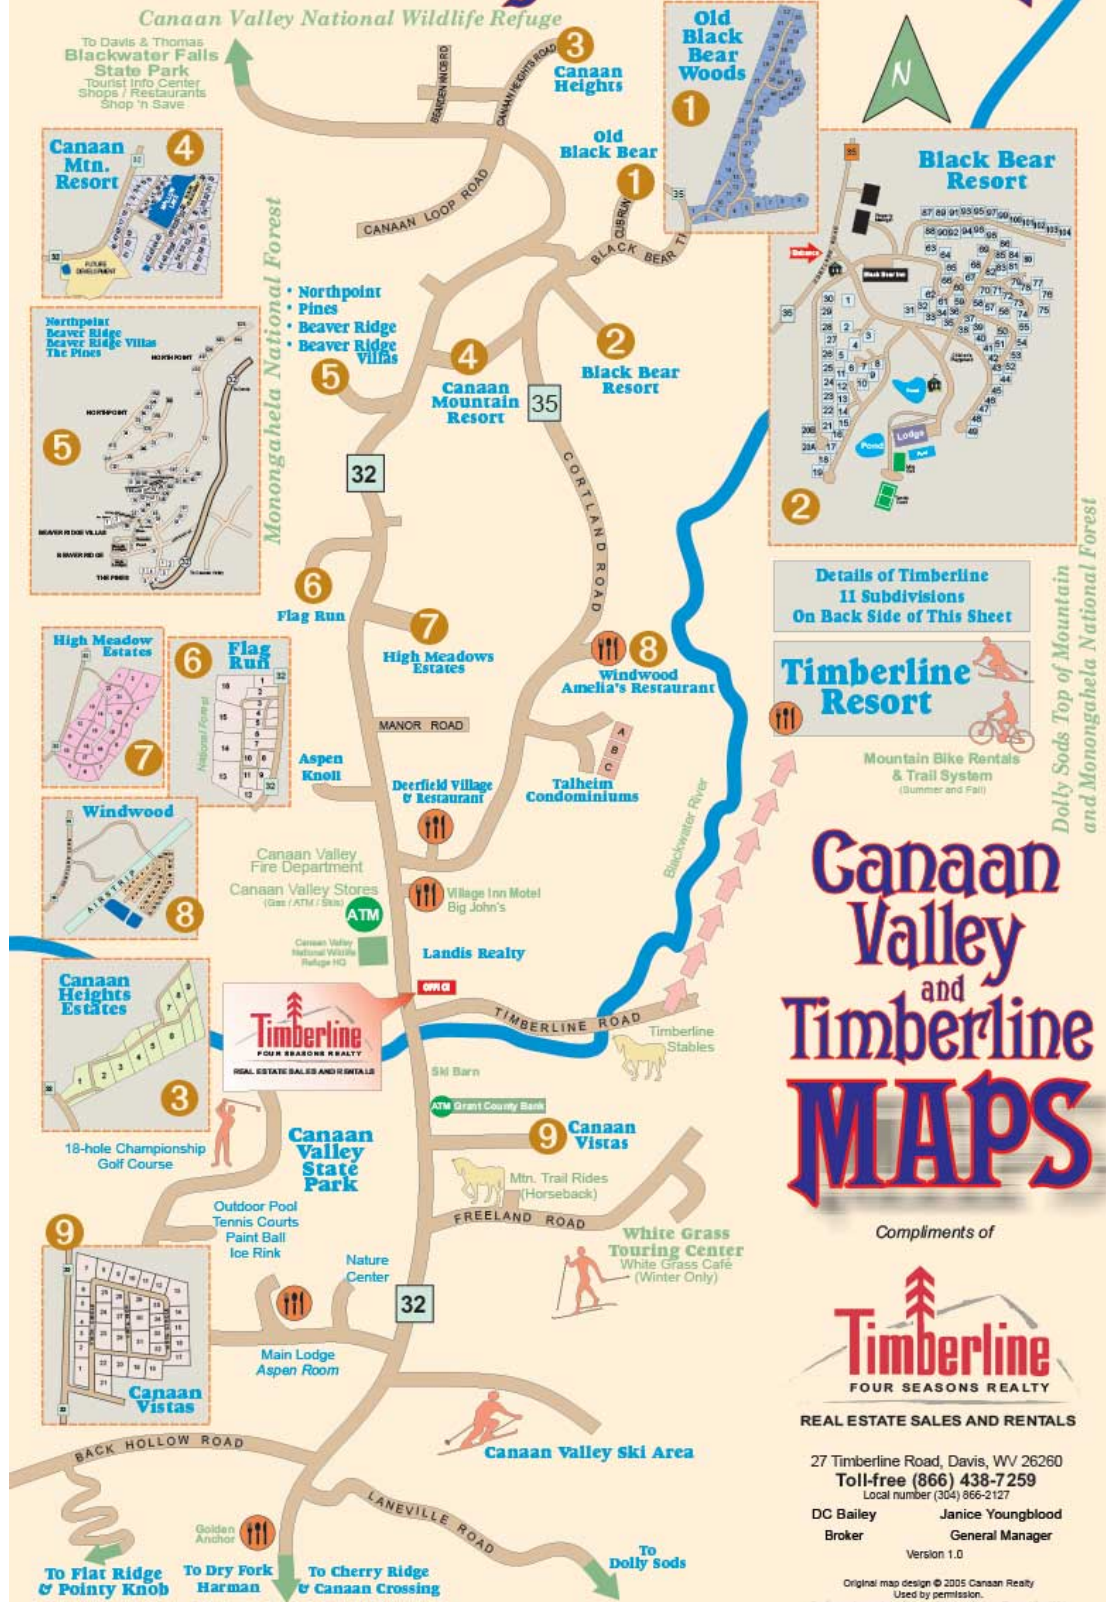

Canaan Valley Locator Map

Details of Timberline
II Subdivisions
On Back Side of This Sheet

**Timberline
Resort**

Mountain Bike Rentals
& Trail System
(Summer and Fall)

Canaan Valley and Timberline MAPS

Compliments of

Timberline
FOUR SEASONS REALTY

REAL ESTATE SALES AND RENTALS

27 Timberline Road, Davis, WV 26260
Toll-free (866) 438-7259
Local number (304) 866-2127

DC Bailey Janice Youngblood
Broker General Manager

Version 1.0

Dolly Sods Top of Mountain
and Monongahela National Forest